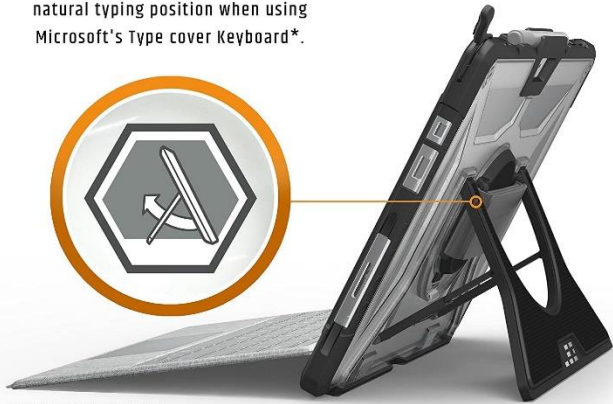

URBAN ARMOR GEAR UAG Microsoft Surface Pro 7/Pro 6/Pro 5th Gen (2017)/Pro 4 Plasma with Hand Strap & Shoulder Strap Plasma Rugged [Ice] Military Drop Tested Case

RETRACTABLE STAND

A retractable stand provides a natural typing position when using Microsoft's Type cover Keyboard*.

*Type-cover Keyboard not included.

IMPACT PROTECTION

Exceeds military standards for drop and shock, enduring 26 drops, from 4' high, with 0 damage.

Military-Grade
MIL STD 810G-516.6

ADJUSTABLE SHOULDER STRAP

An adjustable shoulder strap provides comfort and convenience when taking your device on the go.

ROTATING HAND STRAP

Supports 8 hand positions with non-slip tactile grip technology.

DETAILS

Plasma Series builds on the foundation of the Pathfinder, adding a visually striking translucent design, creating serious lightweight protection for active individuals.

- Impact protection corners & built in retractable stand
- Built in Surface Pen storage and magnetic holder compatibility
- 360 degree rotating hand strap & adjustable shoulder strap
- Tested for Medical Environments
- MIL-SPEC (810G – 516.6)