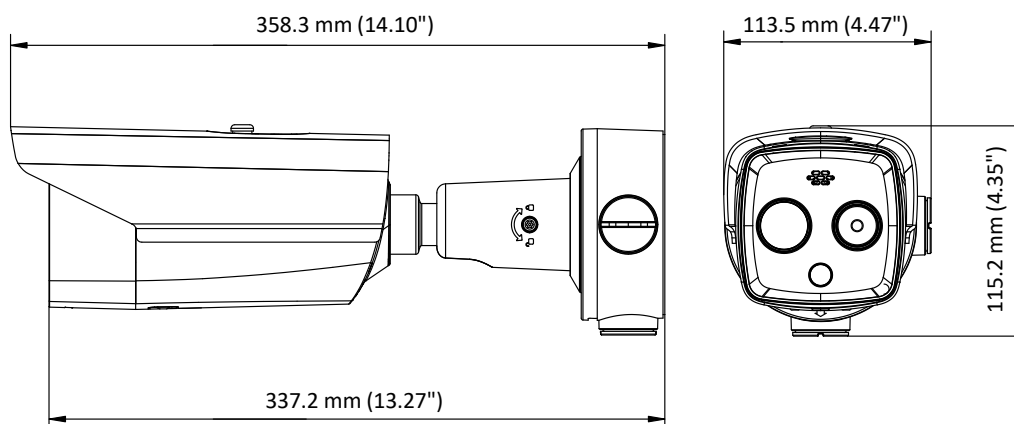

Available Model

DS-2TD2617B-6/PA

Dimension

Brown Enterprise Solutions: 5935 Wilcox Place, Suite-E Dublin, Ohio 43016
Phone: (614) 588-0248 Fax: (614) 588-0272 Email: sales@besolutions.org